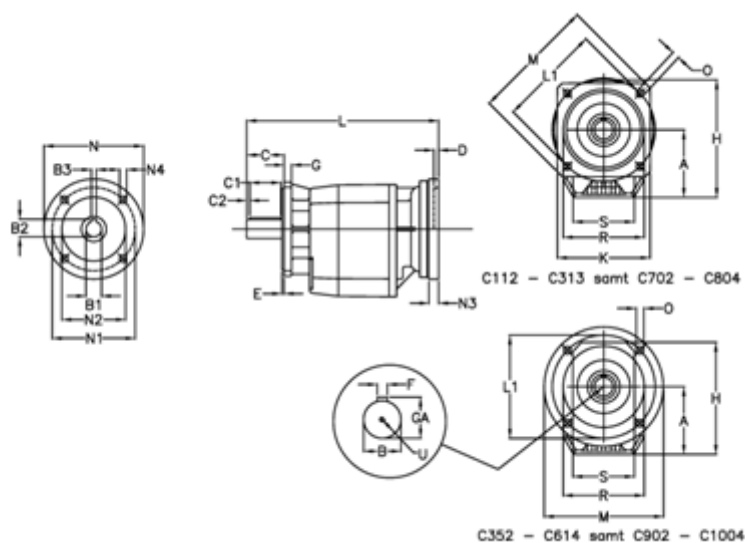

Article number: 40600705652430
 Description: Helical gearbox
 C703F-56,5-P80B5

Measures

A = 208.0	D = 4.0	L1 = 300	R = 262
B = 60	E = 5	M = 350	S = 250
B1 = 19	F = 18	N = 200	U = M20x42
B2 = 21.8	G = 17	N1 = 165	
B3 = 6	GA = 64.0	N2 = 130	
C = 120	H = 358.0	N3 = 0	
C1 = 90	K = 300	N4 = M10x12	
C2 = 15	L = 473.0	O = 18.0	